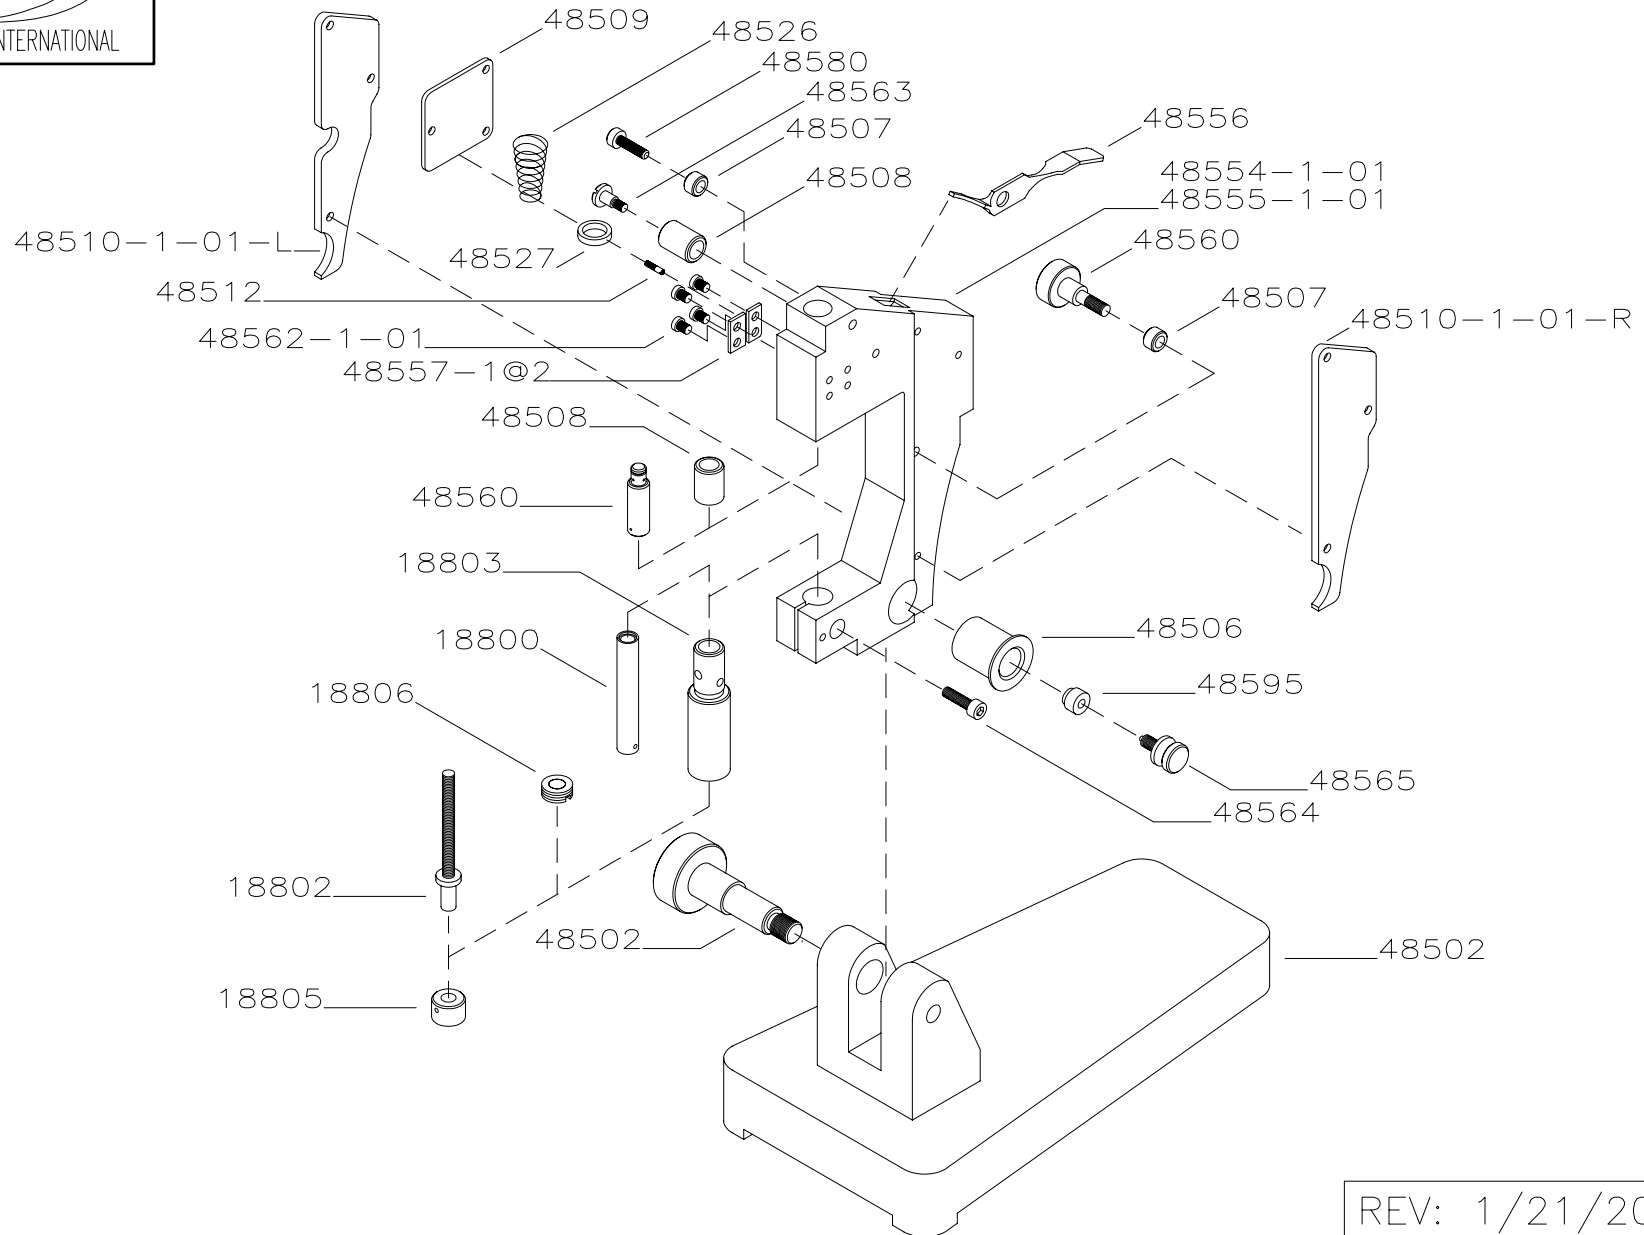

VERSATILE
GAGE

REV: 1/21/2008
FILE:VERSATILE ASSY.dwg